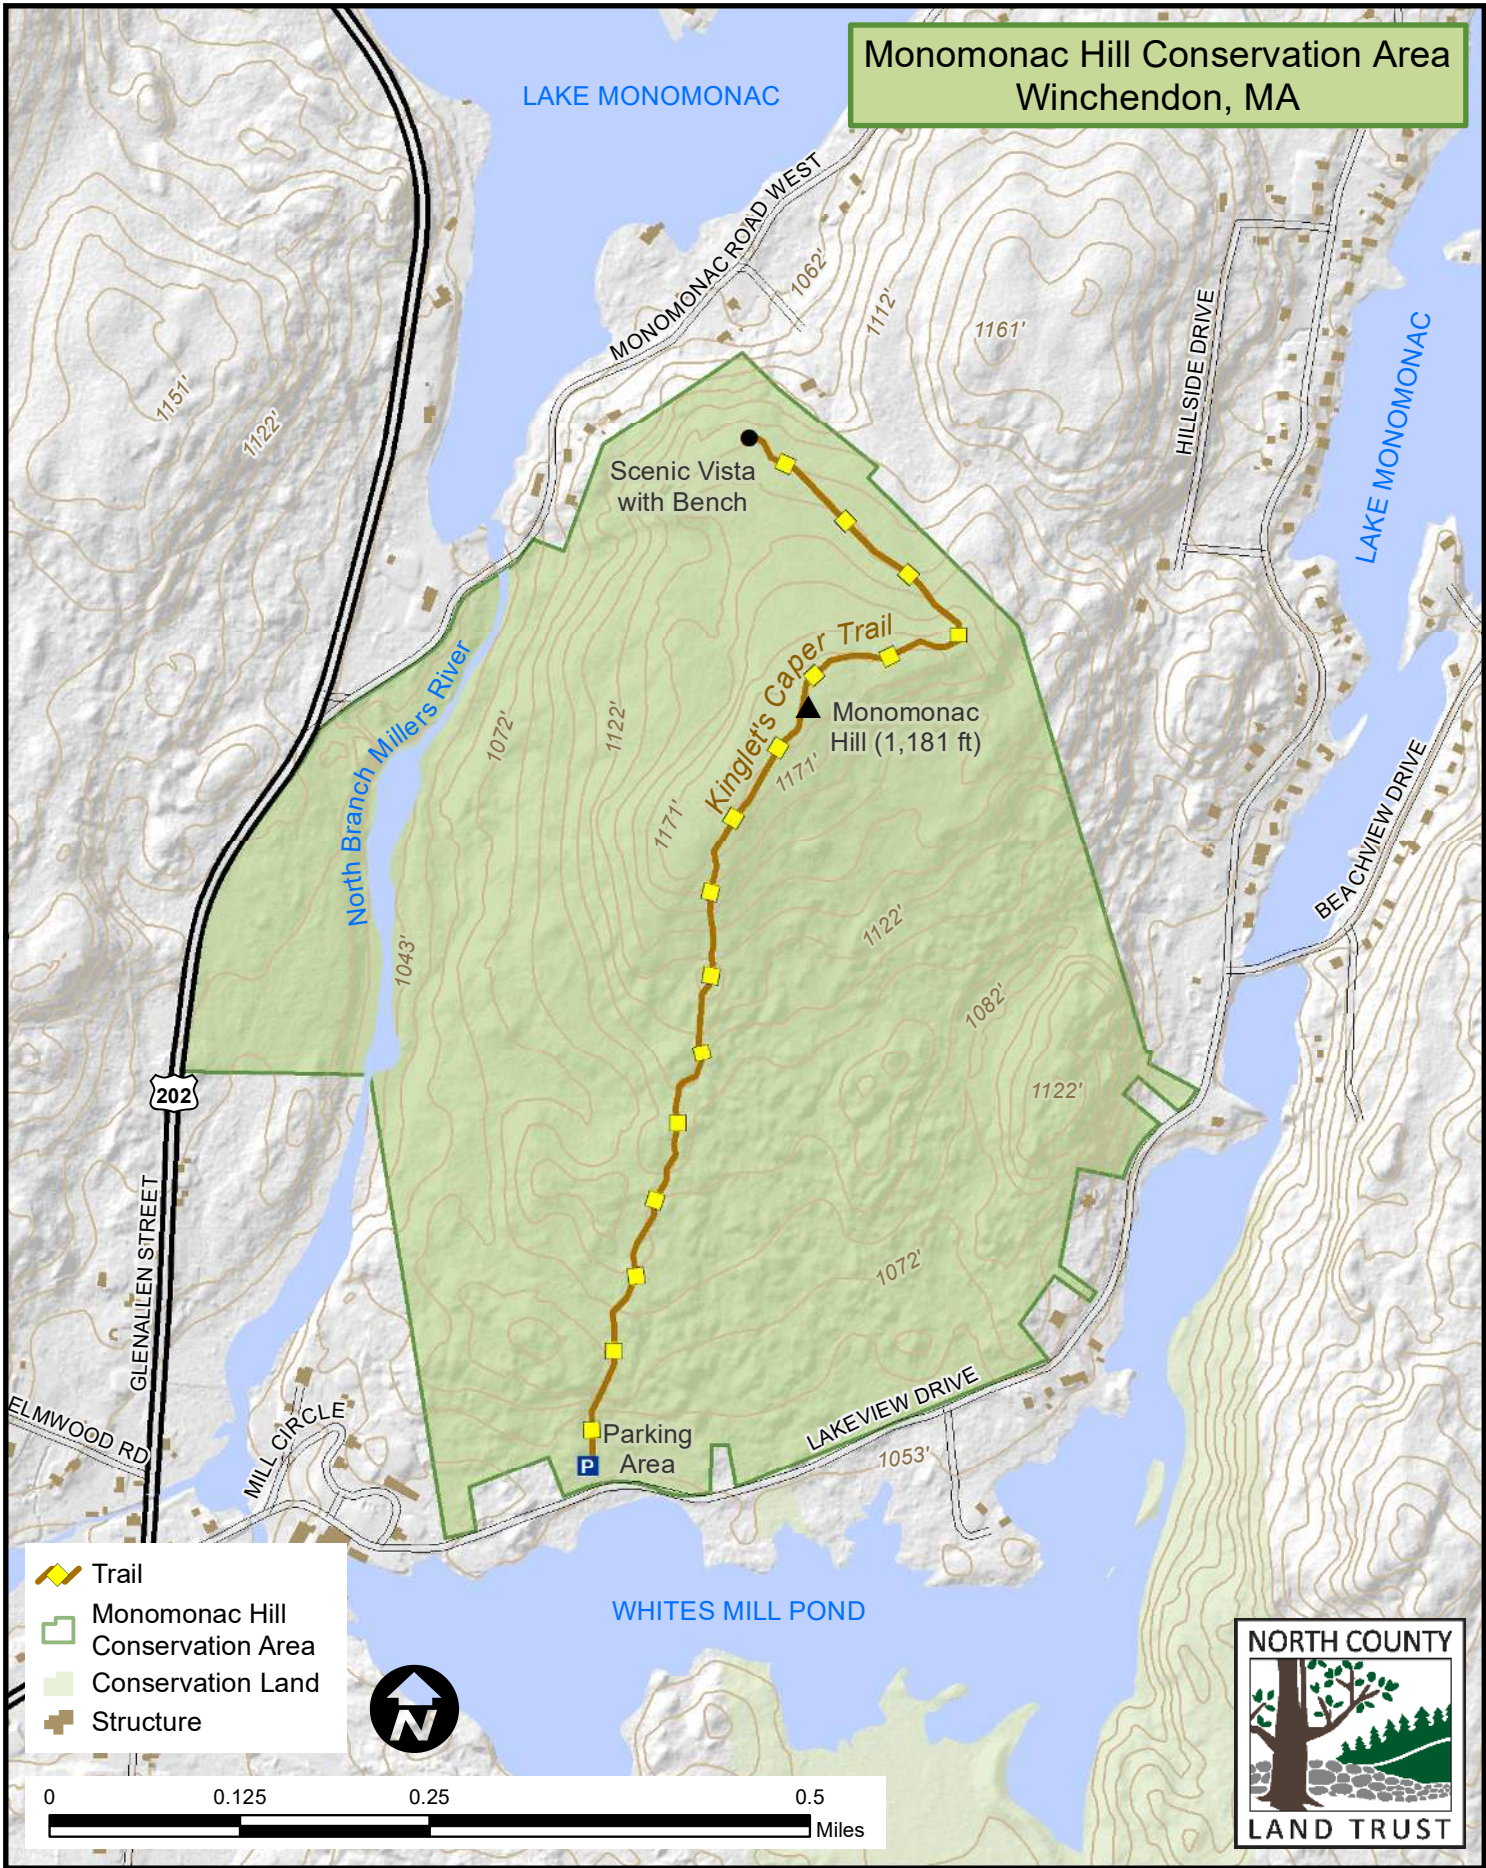

Monomonac Hill Conservation Area Winchendon, MA

-  Trail
-  Monomonac Hill Conservation Area
-  Conservation Land
-  Structure

Map Prepared by the Montachusett Regional Planning Commission. 06/26/2024. Data from MassGIS, MassDOT, the Town of Winchendon, and North County Land Trust.
 /MRPC_RegionalTrailInventory_2024/NorthCountyLandTrust_MonomonacHill_TrailMap_85x11P.mxd [1:67,000] 06_26_24