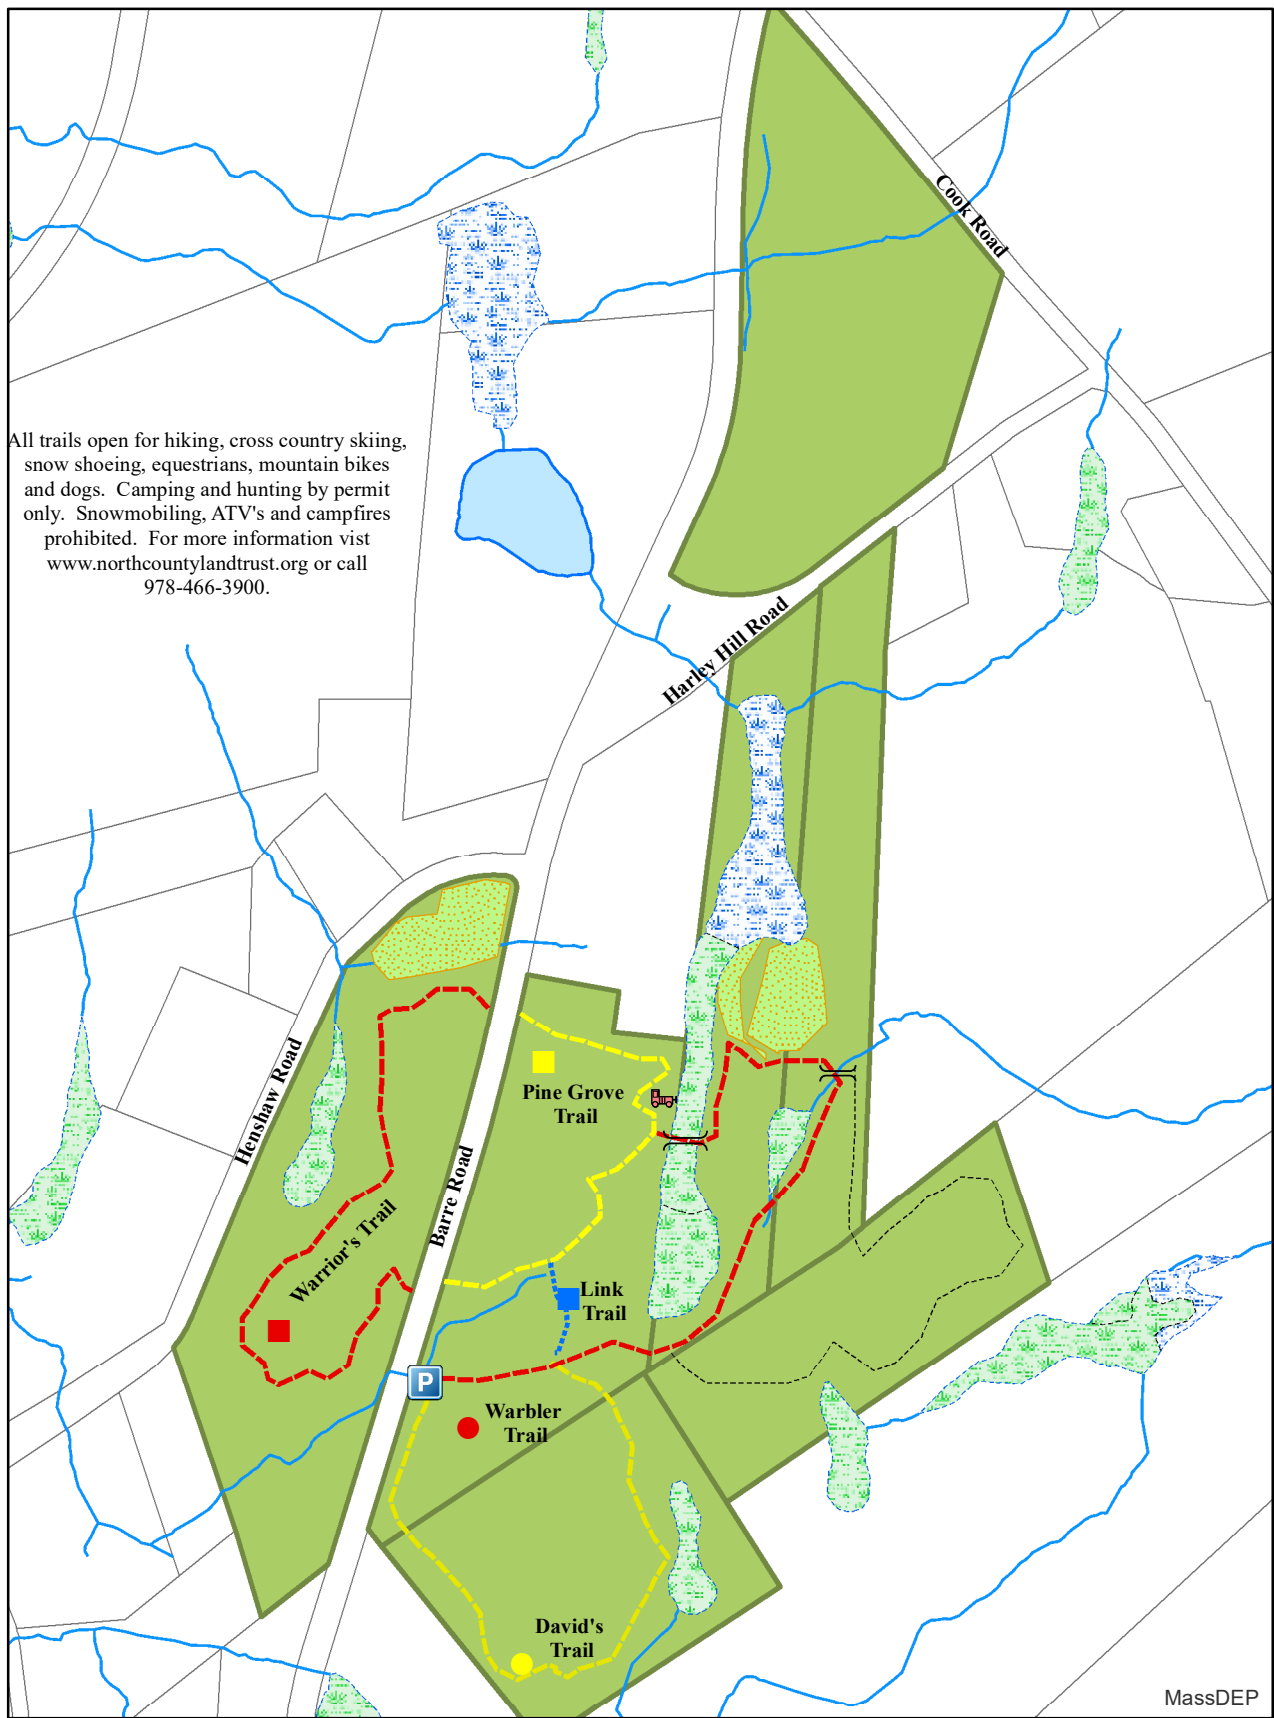

North County Land Trust Dwelly Conservation Area Trail Map

Legend

- Proposed Trail
- Field
- NCLT Dwelly Farm Conservation Area
- Trails Marked with Symbols Next to Trail Name
- Assessors Parcels
- Parking
- Bridge
- Farm Implement
- Wooded marsh
- Marsh Bog

July 2019

MassDEP