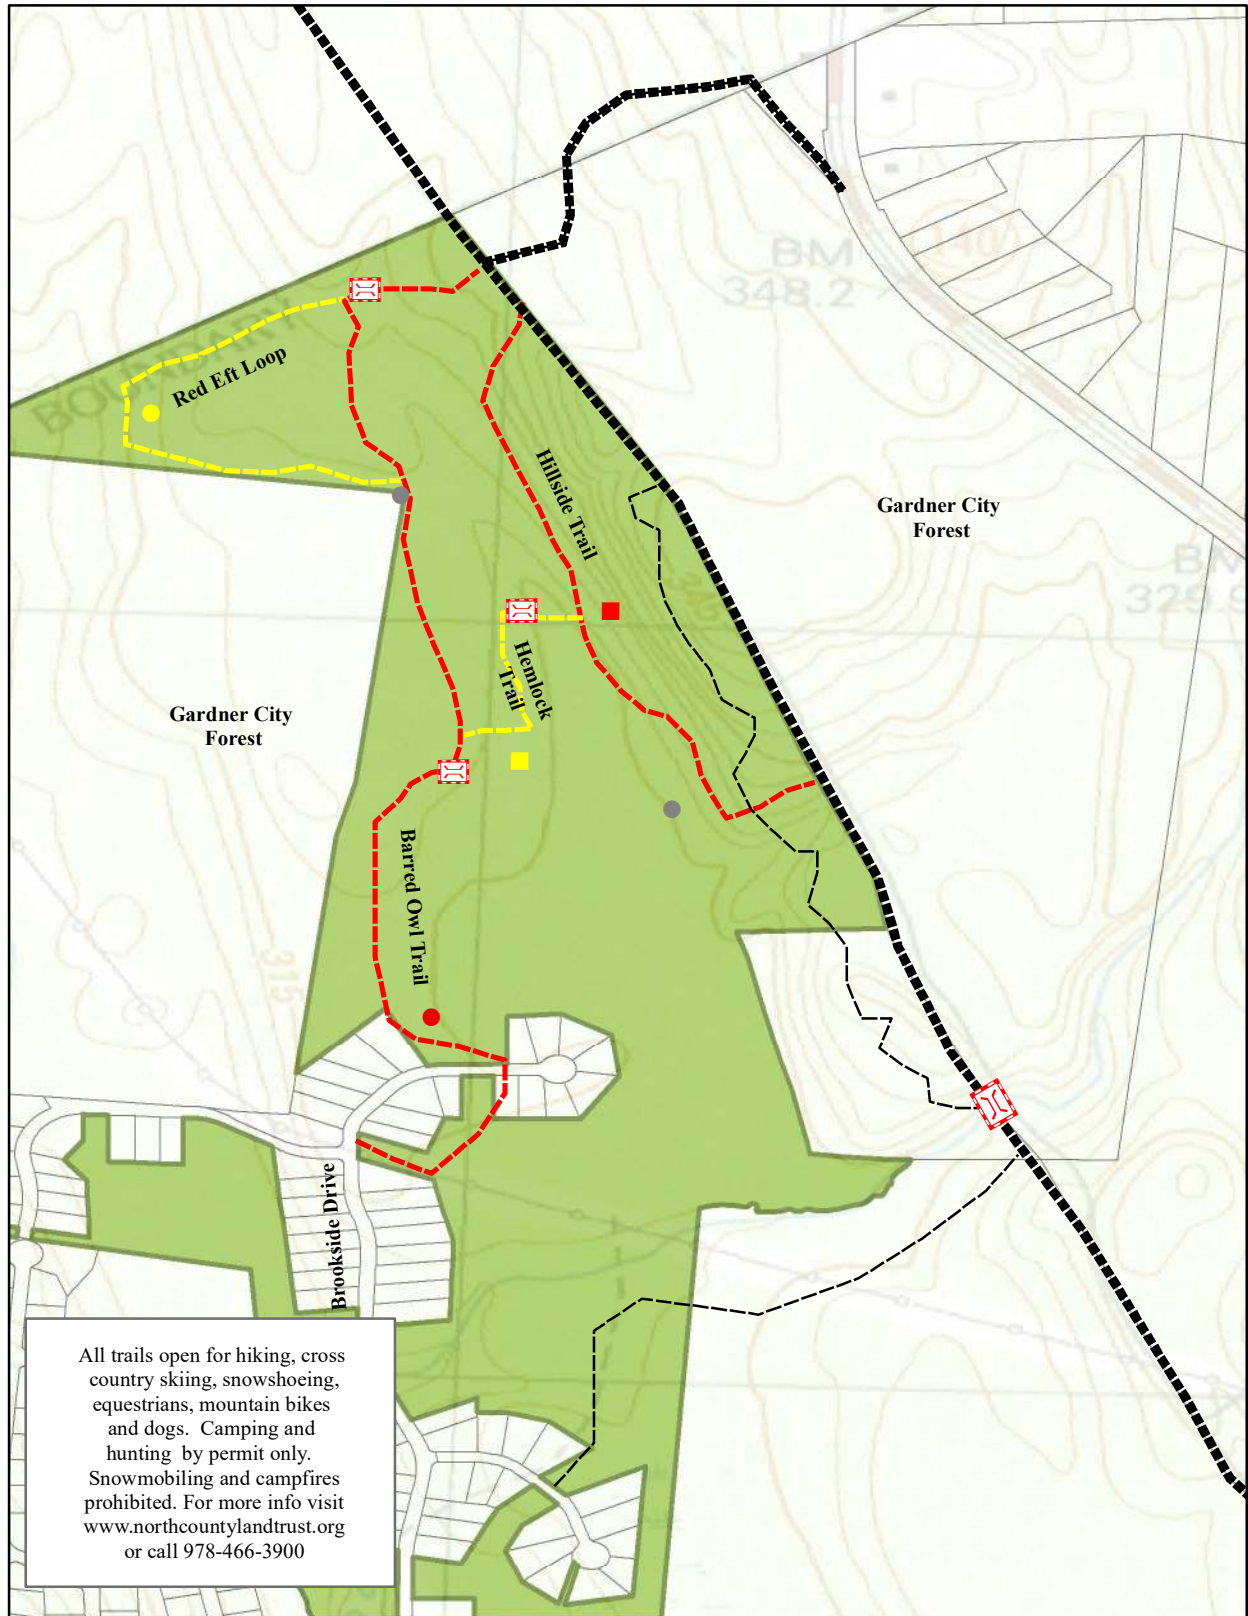

North County Land Trust Rome Conservation Area Trail Map

Legend

- | | | | |
|---|------------------------|---|--|
|  | Rome Conservation Area |  | Bridge |
|  | Assessors Parcels |  | Dirt Road |
|  | Granite Marker |  | Trails marked with symbol next to name |
| | |  | |

October 2020
Source: Mass GIS
Garmin 76csx