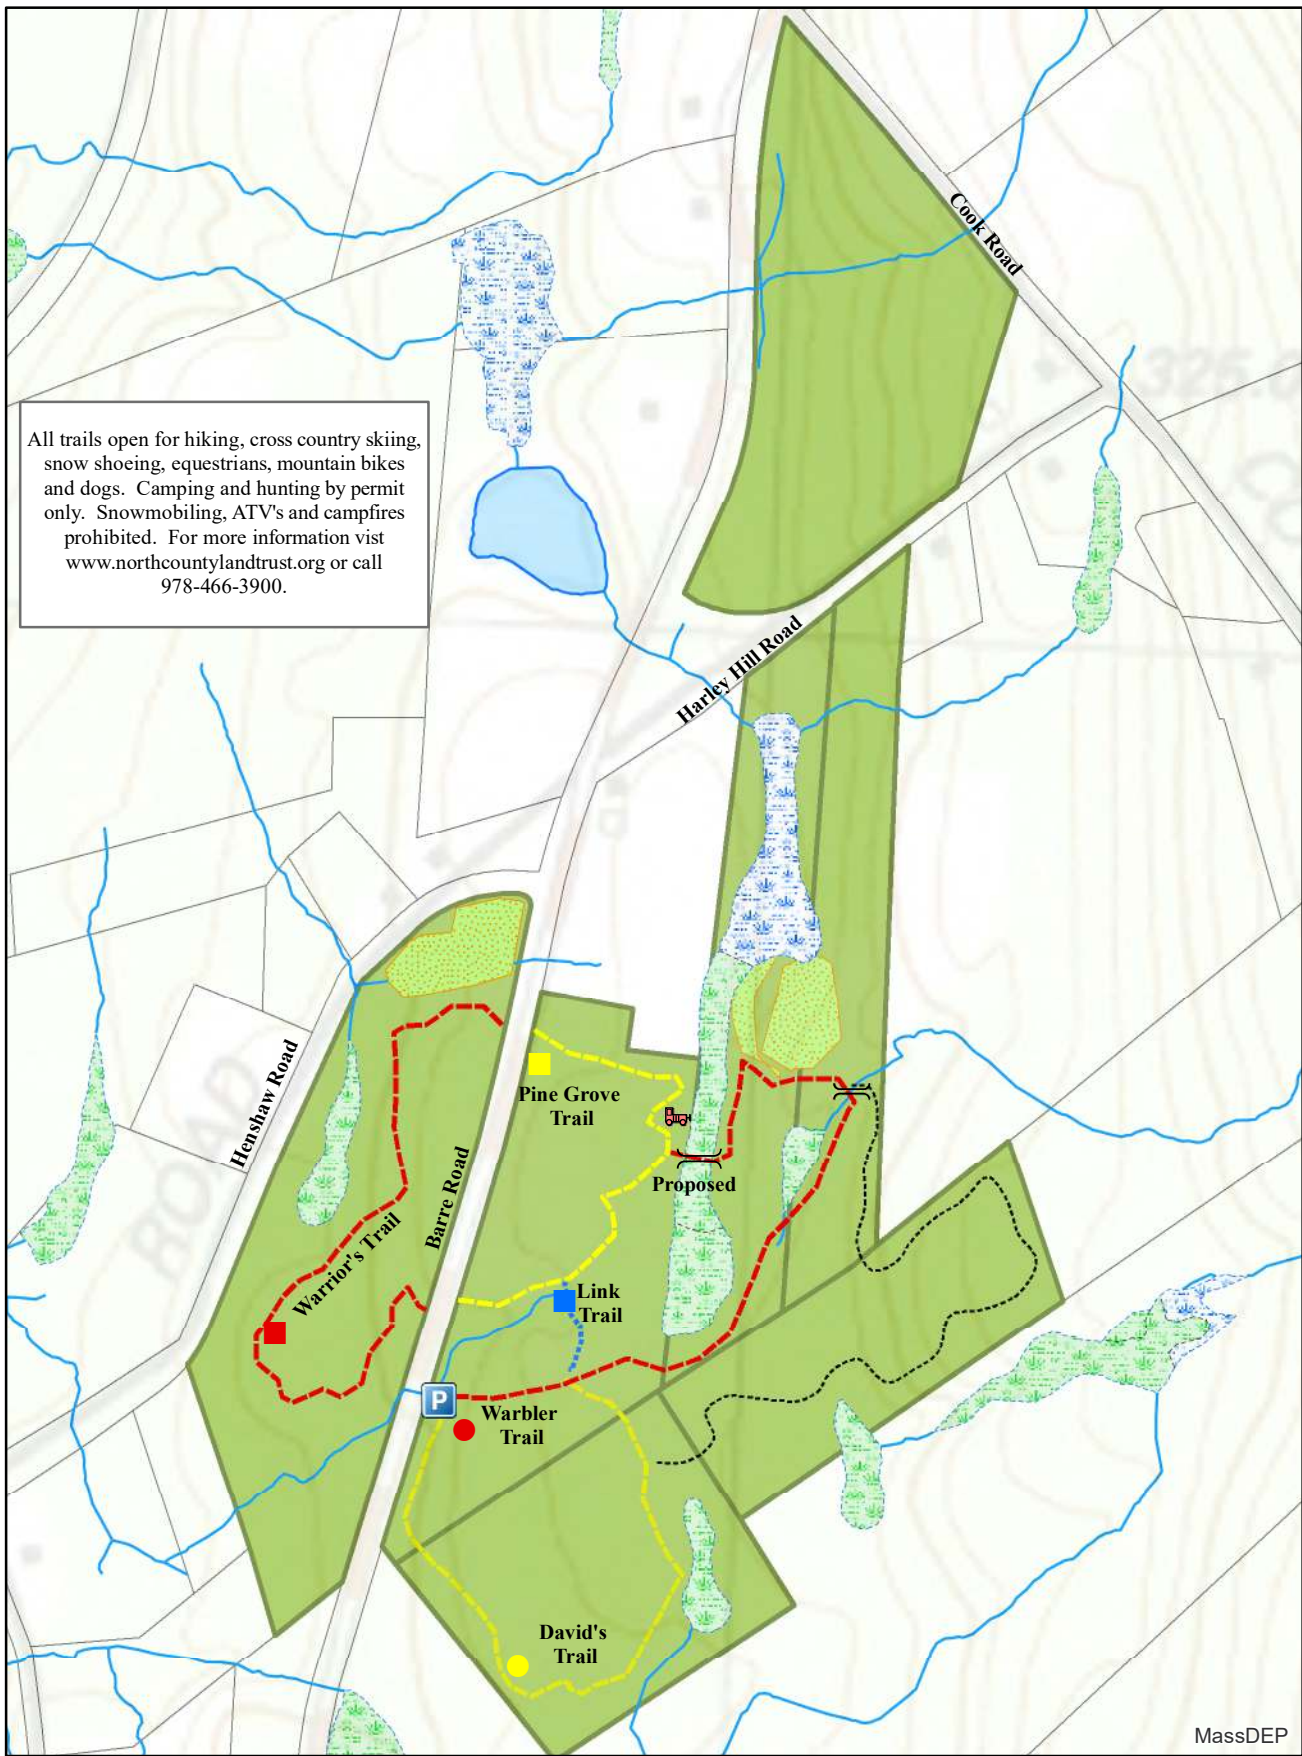

North County Land Trust Dwelly Conservation Area Trail Map

All trails open for hiking, cross country skiing, snow shoeing, equestrians, mountain bikes and dogs. Camping and hunting by permit only. Snowmobiling, ATV's and campfires prohibited. For more information visit www.northcountylandtrust.org or call 978-466-3900.

MassDEP

Legend

- Parking
- Proposed Trail
- Assessors Parcels
- Field
- Wooded marsh
- Bridge
- NCLT Dwelly Farm Conservation Area
- Marsh Bog
- Trails Marked with Symbols Next to Trail Name
- Farm Implement